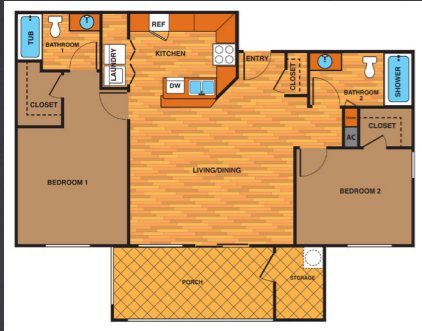

ENCANTADA

LUXURY APARTMENT HOMES

DOVE MOUNTAIN

2 Bedroom / 2 Bath
B

EQUAL HOUSING
OPPORTUNITY

Modifications may vary by unit and are subject to change without notice. All dimensions and square footage is approximate. No representation of any kind are made by this floor plan.