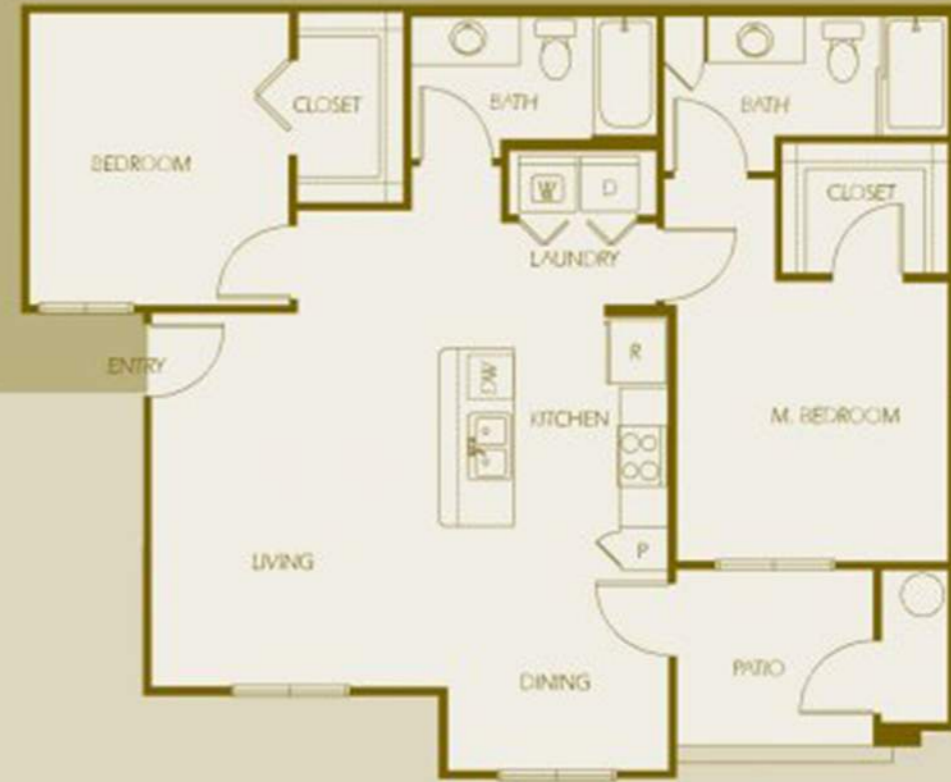

THE ESTRELLA
TWO BEDROOM/TWO BATH

1,053	LIVING SPACE
25	STORAGE
63	PATIO/BALCONY
<hr/>	
1,141 SQ.FT.	TOTAL

Modifications may vary by unit and are subject to change without notice. All dimensions and square footage is approximate.
No representation of any kind are made by this floor plan.